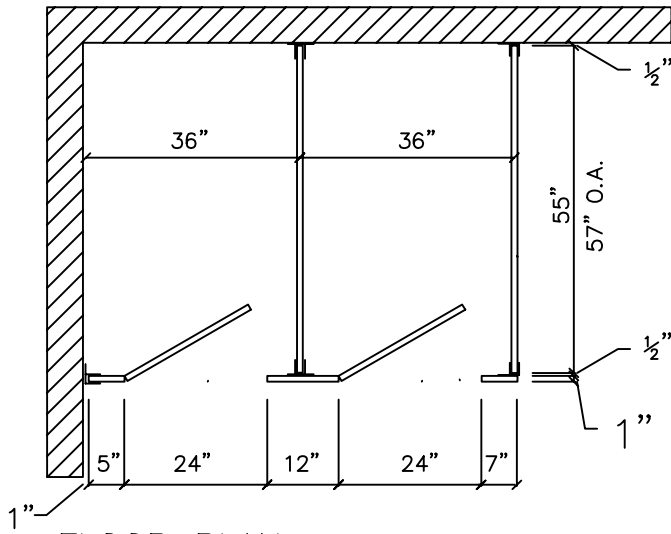

CEILING HUNG (STYLE "A")

CUSTOM SIZES AND LAYOUTS AVAILABLE TO ACCOMODATE FIELD CONDITIONS

FLOOR PLAN

FRONT ELEVATION  
(MAXIMUM CEILING HEIGHT 120")

SIDE ELEVATION

Direct Partitions & Lockers

P.O. Box 20, Dunmore, Pennsylvania 18512  
Phone: 1-800-969-0623 Fax: (570) 347-6225

FLOOR PLAN

FRONT ELEVATION  
(MAXIMUM CEILING HEIGHT 120")

SIDE ELEVATION

Direct Partitions & Lockers

P.O. Box 20, Dunmore, Pennsylvania 18512  
Phone: 1-800-969-0623 Fax: (570) 347-6225

CEILING HUNG (STYLE "B")