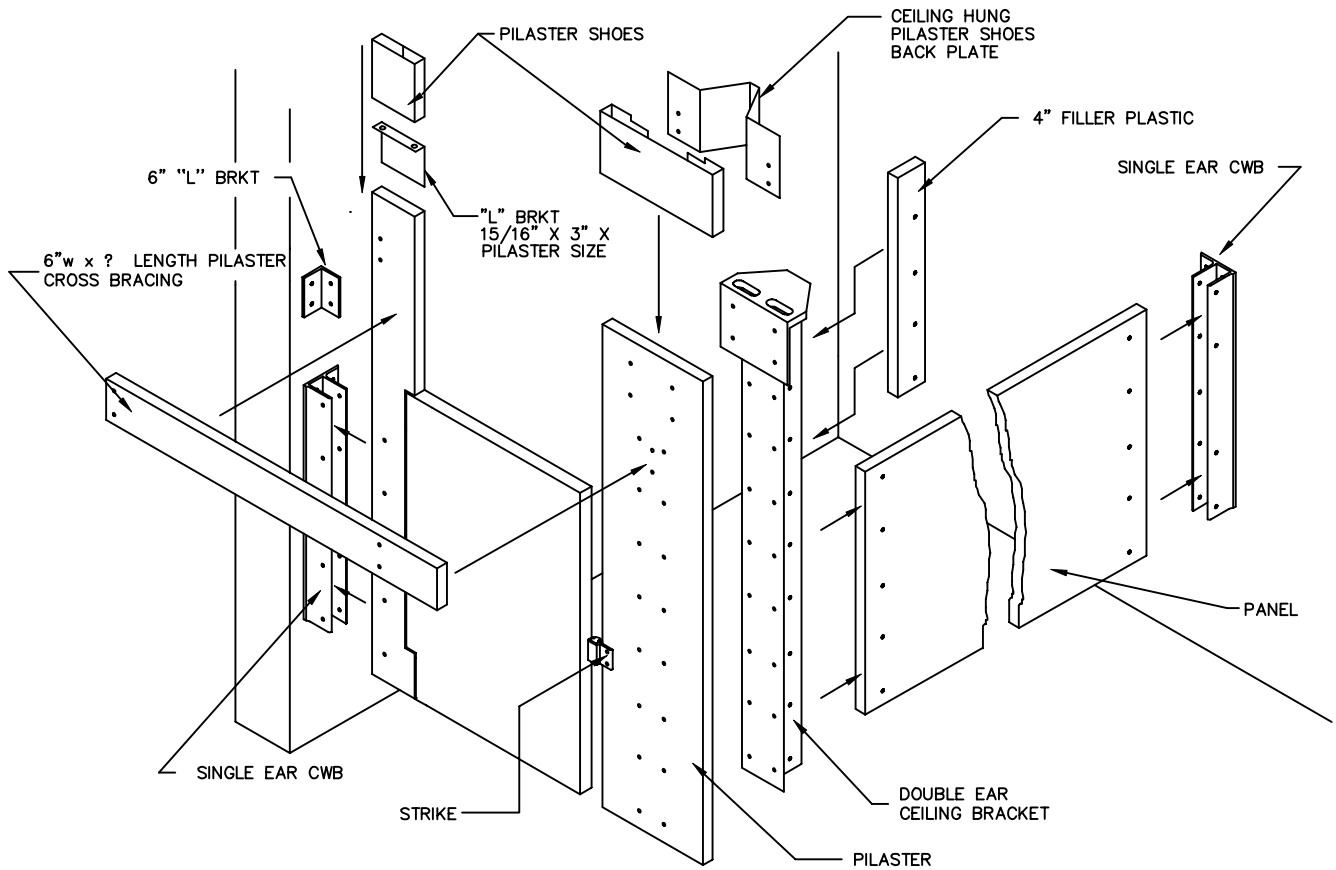

FLOOR PLAN

FRONT ELEVATION  
(MAXIMUM CEILING HEIGHT 120")

SIDE ELEVATION

Direct Partitions & Lockers

P.O. Box 20, Dunmore, Pennsylvania 18512  
Phone: 1-800-969-0623 Fax: (570) 347-6225

CEILING HUNG (STYLE "B")