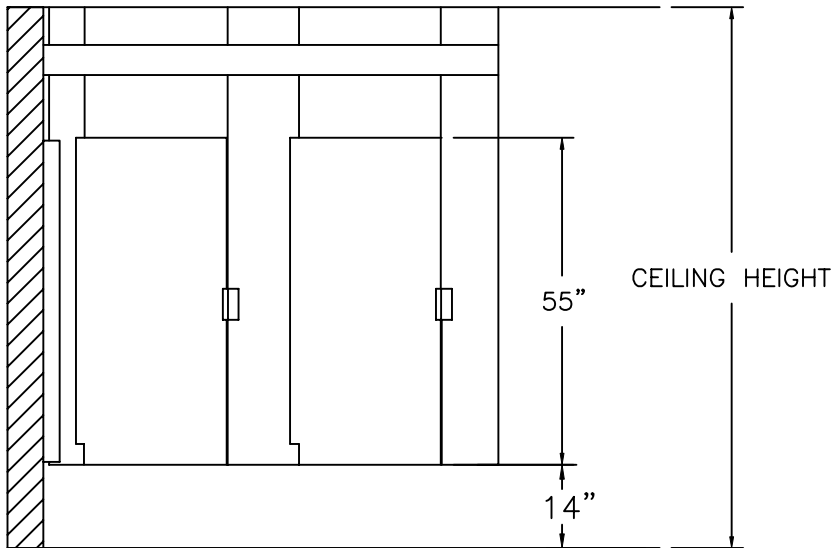

CEILING HUNG (STYLE "A")

CUSTOM SIZES AND LAYOUTS AVAILABLE TO ACCOMODATE FIELD CONDITIONS

FLOOR PLAN

FRONT ELEVATION  
(MAXIMUM CEILING HEIGHT 120")

SIDE ELEVATION

Direct Partitions & Lockers

P.O. Box 20, Dunmore, Pennsylvania 18512  
Phone: 1-800-969-0623 Fax: (570) 347-6225

CEILING HUNG (STYLE "A")

DETAIL "A"  
N T S

Direct Partitions & Lockers

P.O. Box 20, Dunmore, Pennsylvania 18512  
Phone: 1-800-969-0623 Fax: (570) 347-6225

CEILING HUNG (STYLE "B")

CUSTOM SIZES AND LAYOUTS AVAILABLE TO ACCOMODATE FIELD CONDITIONS

FLOOR PLAN

FRONT ELEVATION  
(MAXIMUM CEILING HEIGHT 120")

SIDE ELEVATION

Direct Partitions & Lockers

P.O. Box 20, Dunmore, Pennsylvania 18512  
Phone: 1-800-969-0623 Fax: (570) 347-6225

CEILING HUNG (STYLE "B")