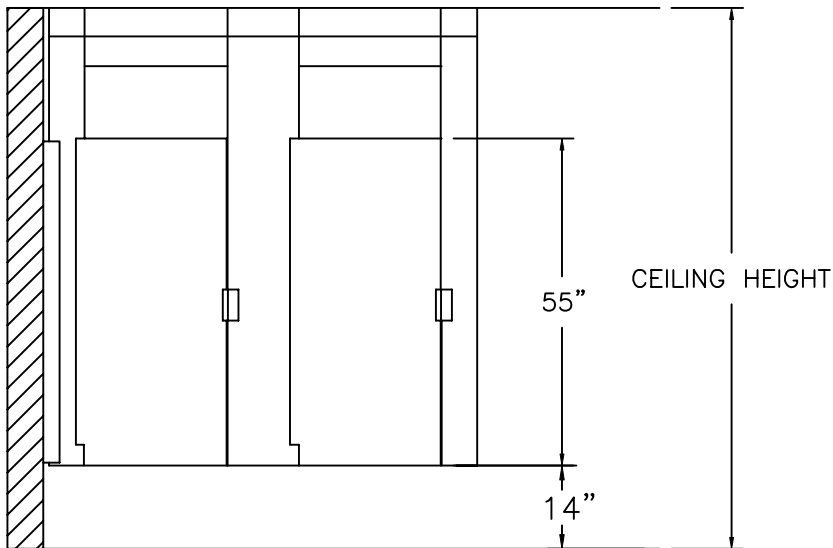

CEILING HUNG (STYLE "A")

CUSTOM SIZES AND LAYOUTS AVAILABLE TO ACCOMODATE FIELD CONDITIONS

FLOOR PLAN

FRONT ELEVATION  
(MAXIMUM CEILING HEIGHT 120")

SIDE ELEVATION

Direct Partitions & Lockers

P.O. Box 20, Dunmore, Pennsylvania 18512  
Phone: 1-800-969-0623 Fax: (570) 347-6225

CEILING HUNG (STYLE "A")

DETAIL "A"  
N T S

Direct Partitions & Lockers

P.O. Box 20, Dunmore, Pennsylvania 18512  
Phone: 1-800-969-0623 Fax: (570) 347-6225

CEILING HUNG (STYLE "B")

CUSTOM SIZES AND LAYOUTS AVAILABLE TO ACCOMODATE FIELD CONDITIONS

FLOOR PLAN

FRONT ELEVATION  
(MAXIMUM CEILING HEIGHT 120")

SIDE ELEVATION

Direct Partitions & Lockers

P.O. Box 20, Dunmore, Pennsylvania 18512  
Phone: 1-800-969-0623 Fax: (570) 347-6225

CEILING HUNG (STYLE "B")