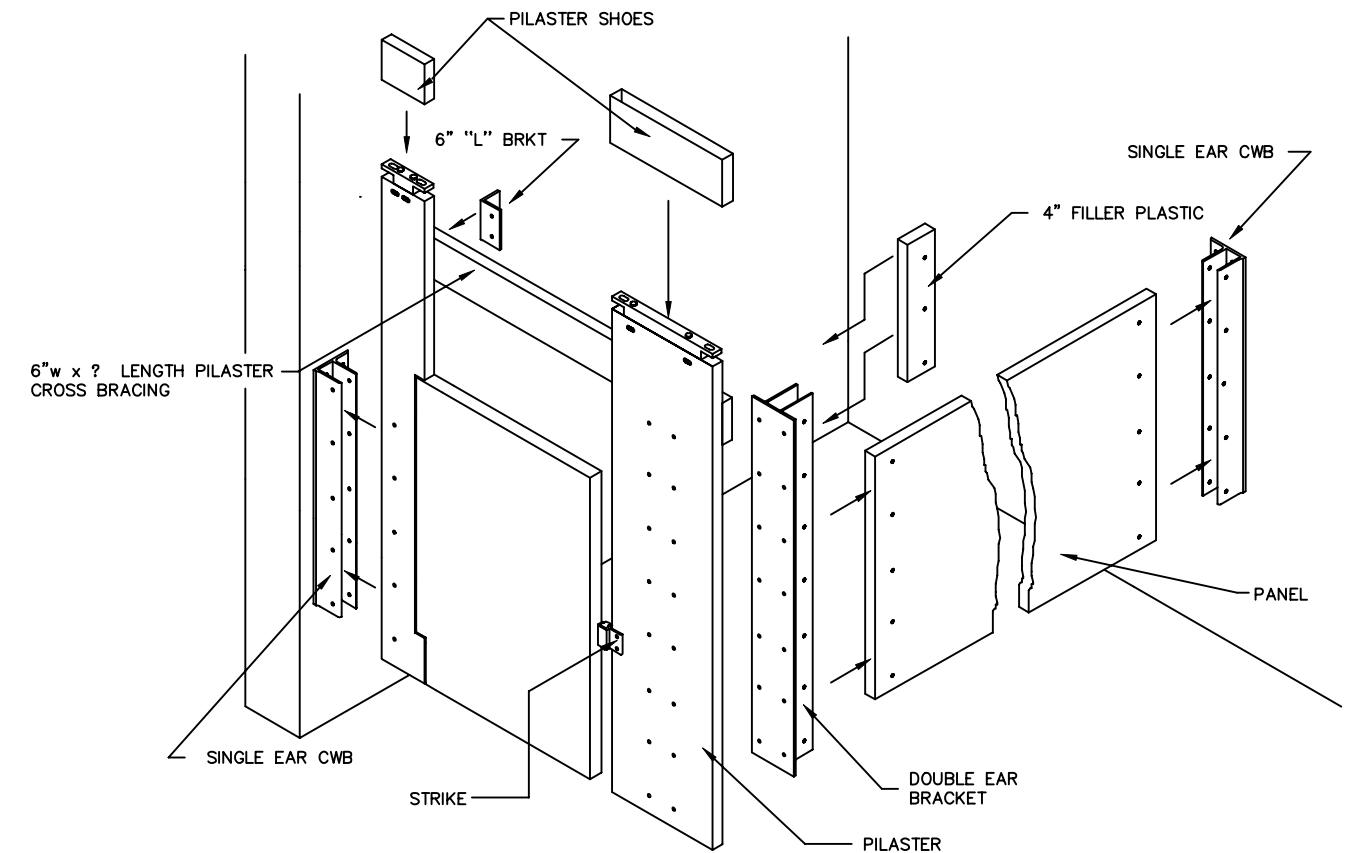

CEILING HUNG (STYLE "A")

DETAIL "A"
N T S

Direct Partitions & Lockers

P.O. Box 20, Dunmore, Pennsylvania 18512
Phone: 1-800-969-0623 Fax: (570) 347-6225