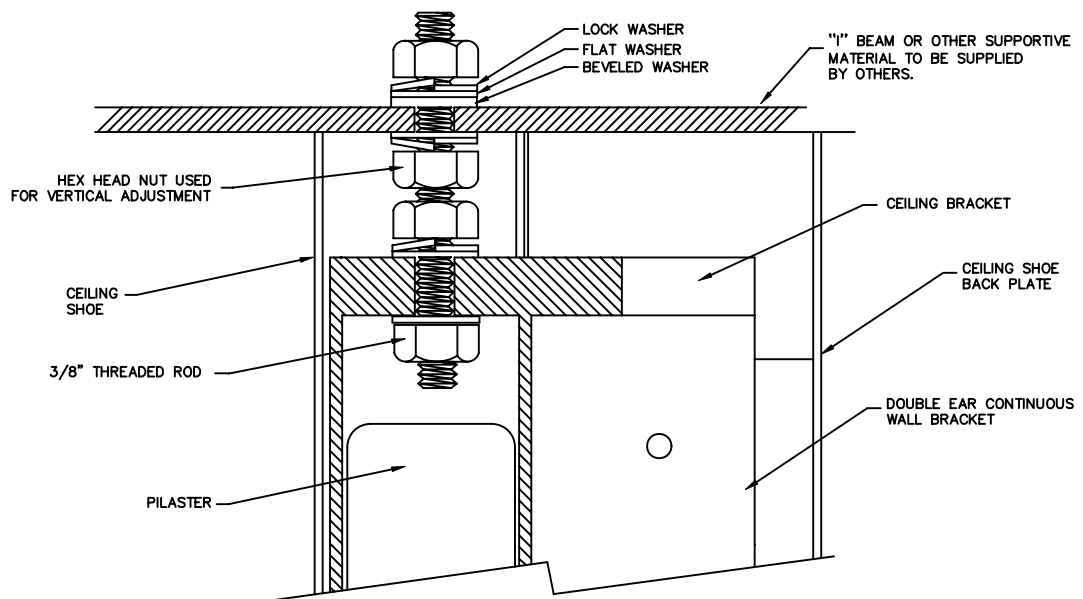

FLOOR PLAN

FRONT ELEVATION  
(MAXIMUM CEILING HEIGHT 120")

SIDE ELEVATION

Direct Partitions & Lockers

P.O. Box 20, Dunmore, Pennsylvania 18512  
Phone: 1-800-969-0623 Fax: (570) 347-6225

CEILING HUNG (STYLE "B")