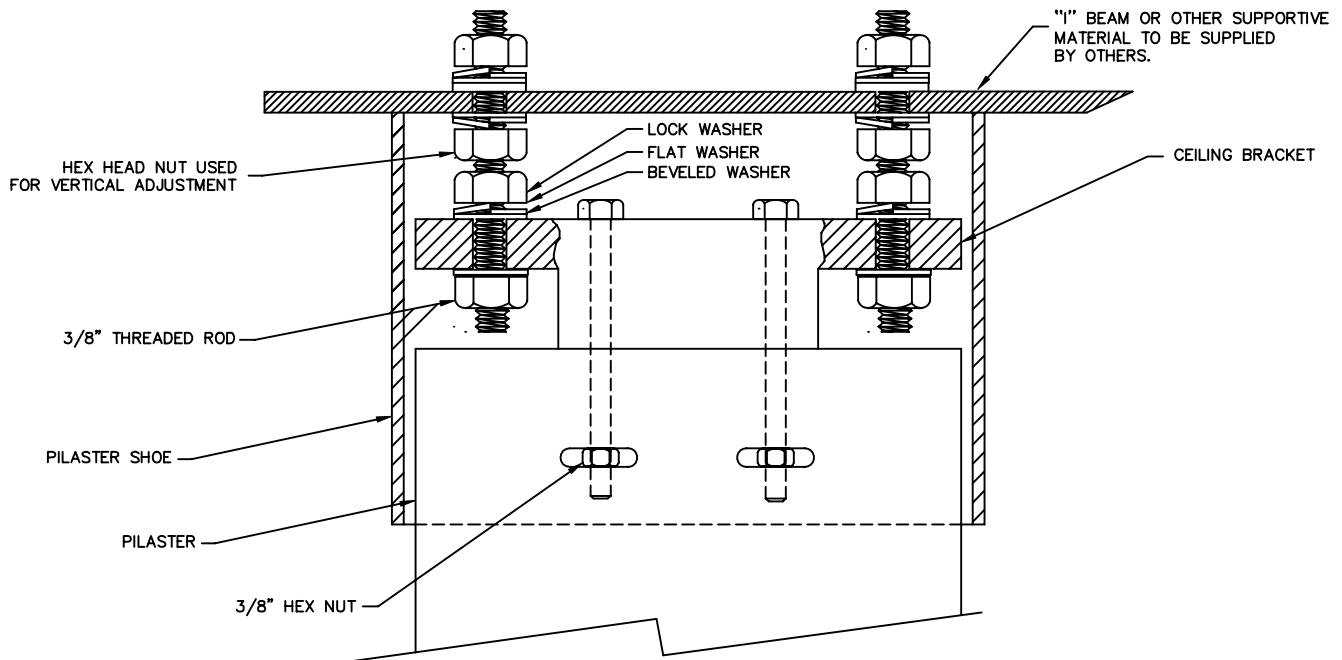

CEILING HUNG (STYLE "A")

DETAIL "A"
N T S

Direct Partitions & Lockers

P.O. Box 20, Dunmore, Pennsylvania 18512
Phone: 1-800-969-0623 Fax: (570) 347-6225