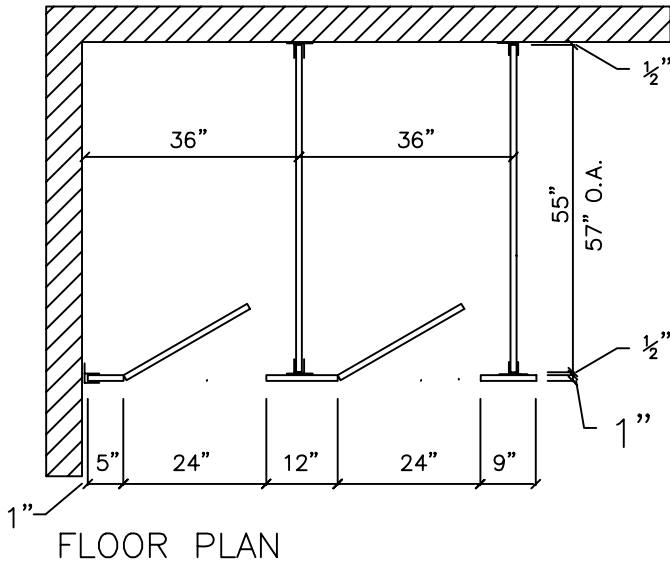

CEILING HUNG (STYLE "A")

CUSTOM SIZES AND LAYOUTS AVAILABLE TO ACCOMODATE FIELD CONDITIONS

FLOOR PLAN

FRONT ELEVATION  
(MAXIMUM CEILING HEIGHT 120")

SIDE ELEVATION

Direct Partitions & Lockers

P.O. Box 20, Dunmore, Pennsylvania 18512  
Phone: 1-800-969-0623 Fax: (570) 347-6225

CEILING HUNG (STYLE "A")

DETAIL "A"  
N T S

Direct Partitions & Lockers

P.O. Box 20, Dunmore, Pennsylvania 18512  
Phone: 1-800-969-0623 Fax: (570) 347-6225

CEILING HUNG (STYLE "B")

CUSTOM SIZES AND LAYOUTS AVAILABLE TO ACCOMODATE FIELD CONDITIONS

FLOOR PLAN

FRONT ELEVATION  
(MAXIMUM CEILING HEIGHT 120")

SIDE ELEVATION

Direct Partitions & Lockers

P.O. Box 20, Dunmore, Pennsylvania 18512  
Phone: 1-800-969-0623 Fax: (570) 347-6225

CEILING HUNG (STYLE "B")