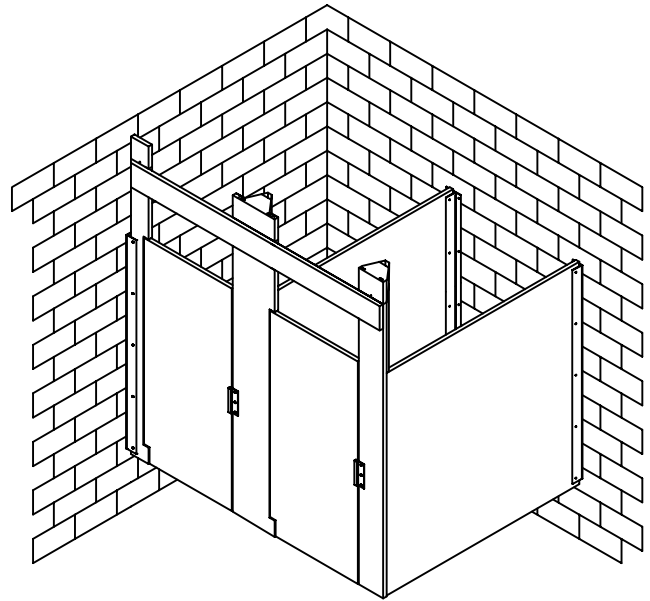

CEILING HUNG (STYLE "A")

CUSTOM SIZES AND LAYOUTS AVAILABLE TO ACCOMODATE FIELD CONDITIONS

FLOOR PLAN

FRONT ELEVATION  
(MAXIMUM CEILING HEIGHT 120")

SIDE ELEVATION

Direct Partitions & Lockers

P.O. Box 20, Dunmore, Pennsylvania 18512  
Phone: 1-800-969-0623 Fax: (570) 347-6225

CEILING HUNG (STYLE "A")

DETAIL "A"  
N T S

Direct Partitions & Lockers

P.O. Box 20, Dunmore, Pennsylvania 18512  
Phone: 1-800-969-0623 Fax: (570) 347-6225

CEILING HUNG (STYLE "B")

CUSTOM SIZES AND LAYOUTS AVAILABLE TO ACCOMODATE FIELD CONDITIONS

FLOOR PLAN

FRONT ELEVATION  
(MAXIMUM CEILING HEIGHT 120")

SIDE ELEVATION

Direct Partitions & Lockers

P.O. Box 20, Dunmore, Pennsylvania 18512  
Phone: 1-800-969-0623 Fax: (570) 347-6225

CEILING HUNG (STYLE "B")