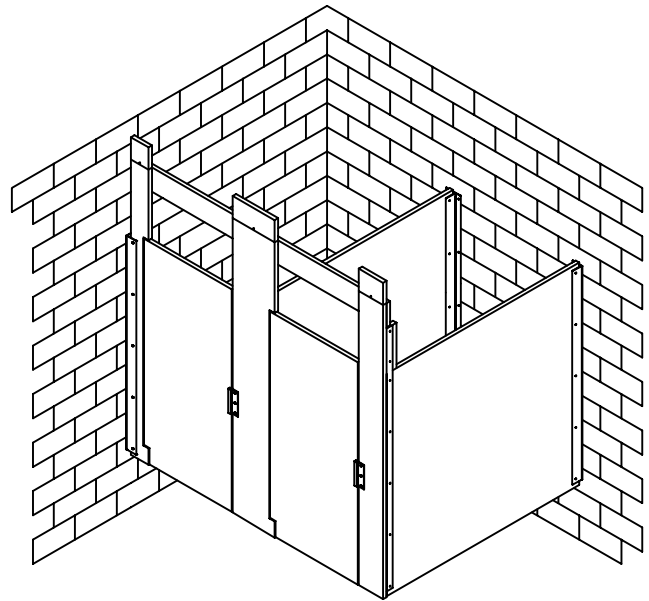

CEILING HUNG (STYLE "A")

CUSTOM SIZES AND LAYOUTS AVAILABLE TO ACCOMODATE FIELD CONDITIONS

FLOOR PLAN

FRONT ELEVATION  
(MAXIMUM CEILING HEIGHT 120")

SIDE ELEVATION

Direct Partitions & Lockers

P.O. Box 20, Dunmore, Pennsylvania 18512  
Phone: 1-800-969-0623 Fax: (570) 347-6225